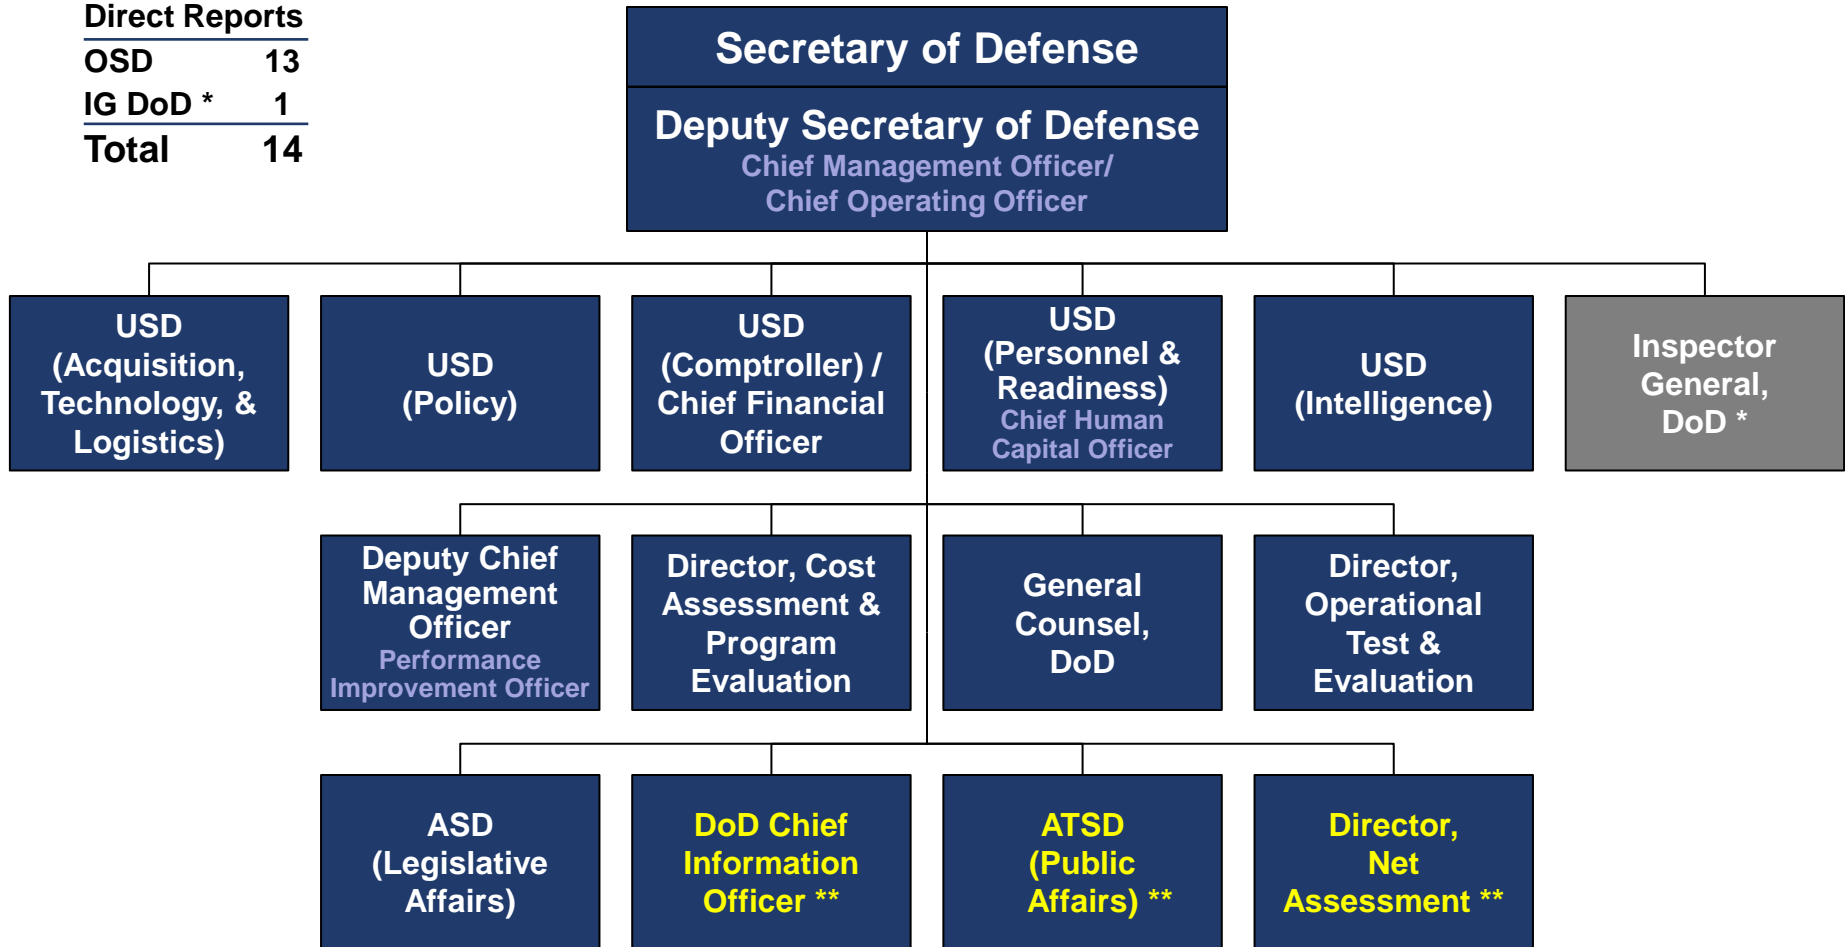

Principal Staff Assistants (PSAs) OSD Organizational Structure

Direct Reports

OSD	13
IG DoD *	1
Total	14

* Although the IG DoD is statutorily part of OSD and is under the general supervision of the Secretary of Defense, the Office of the IG DoD (OIG) functions as an independent and objective unit of the Department of Defense

** All positions shown are Presidentially Appointed, Senate-confirmed (PAS) except those with ** which are **SES positions**